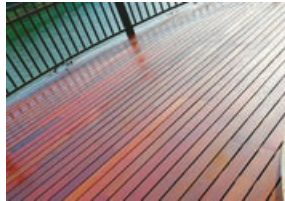

Solid Wood Flooring

It is a popular choice who value the timeless beauty, durability, and natural warmth that real wood provides. It's made from a single piece of timber and is available in a wide range of wood.

SPC (Stone Plastic Composite) Flooring

It is a type of rigid core vinyl flooring that has gained popularity in the flooring industry. It's known for its durability, water resistance, and ease of installation.

Bamboo Flooring

It is a type of flooring material that is made from bamboo. It has gained popularity as an environmentally friendly alternative to traditional hardwood flooring due to its sustainability.

Outdoor Wooden Decks

These are popular additions to homes and outdoor spaces, offering a versatile and aesthetically pleasing way to extend living areas into the outdoors.

WPC Deck Flooring

It's made by combining wood fibers or flour with plastic polymers, resulting in a material that offers the natural look of wood while providing several advantages.