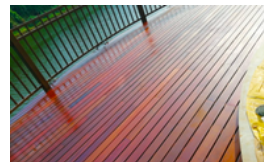

WOODEN DECK FLOORING
Arayal Resorts, Kerala