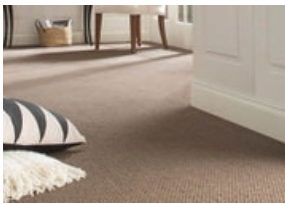

Carpet Flooring

It is a type of soft floor covering that is made from various materials such as wool, nylon, polyester, and more. It is commonly used in residential and commercial spaces for its comfort.