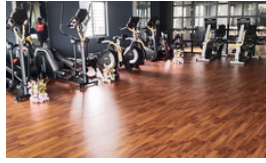

GYM FLOORING
Workout Plus Gym, Bangalore